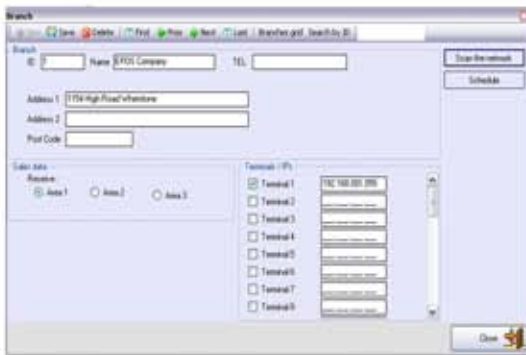

## BackOffice Software

- .Sales history
- .Automatic communication With ECTouch
- .Product maintenance
- .Stock control
- .Easy to use and maintain.
- .Ordering , delivery , Stock taking.
- .Single or multi branch
- .Comprehensive management reports

### Some Features of ECTouch

- Operators security (4 levels).
- View and print old sales.
- Clerk interrupt.
- Stock control.
- Ticket printing.
- Multi price levels per item.
- Comprehensive management reports.
- Easy programming.
- Order printing.
- ibutton for clerks.
- Plu 2nd for halves & doubles.
- Fully editable floor (Table-tab)plan designed for ease of use in manager mode.
- Colour coded table status.
- Large buttons on keyboard for quick operation.
- Automatic price change for happy hour,etc.
- Bill splitting.
- Table transfer.