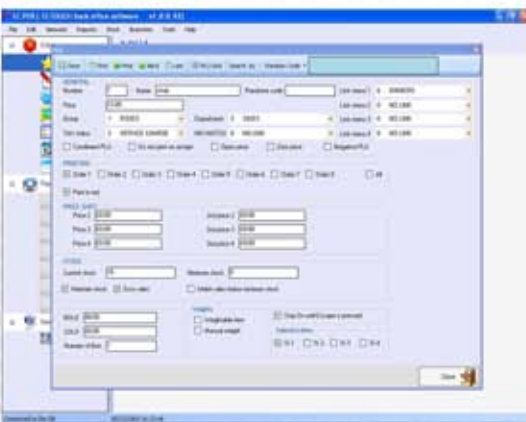

## BackOffice Software

- .Sales history
- .Automatic communication With ECTouch
- .Product maintenance
- .Stock control
- .Easy to use and maintain.
- .Ordering , delivery , Stock taking.
- .Single or multi branch
- .Comprehensive management reports

### Some Features of ECTouch

- Operators security (4 levels).
- View and print old sales.
- Clerk interrupt.
- Stock control.
- Ticket printing.
- Multi price levels per item.
- Comprehensive management reports.
- Easy programming.
- Order printing.
- ibutton for clerks.
- Plu 2nd for halves & doubles.
- Fully editable floor (Table-tab)plan designed for ease of use in manager mode.
- Colour coded table status.
- Large buttons on keyboard for quick operation.
- Automatic price change for happy hour,etc.
- Bill splitting.
- Table transfer.